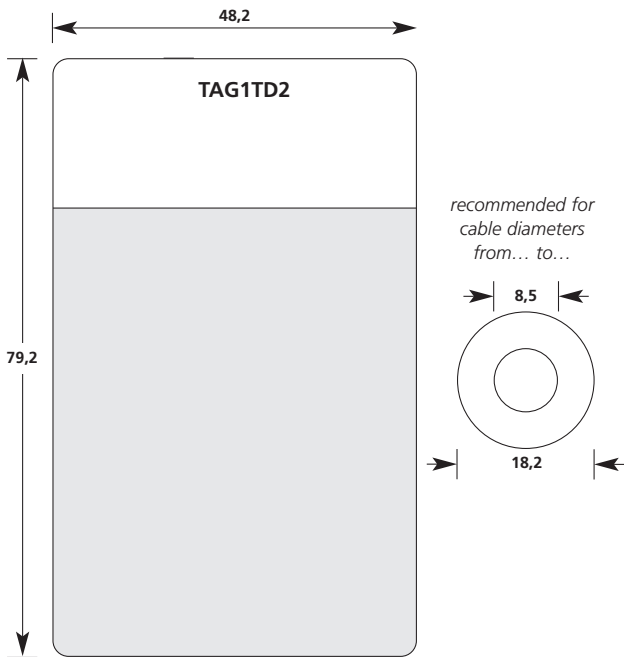

Type 1209 / 320

The grey areas mark the size of the protective foil

Special sizes on request.
Subject to engineering change.

A4: all dimensions in mm, scale 1:1
A5: all dimensions in mm, scale 1:1,42