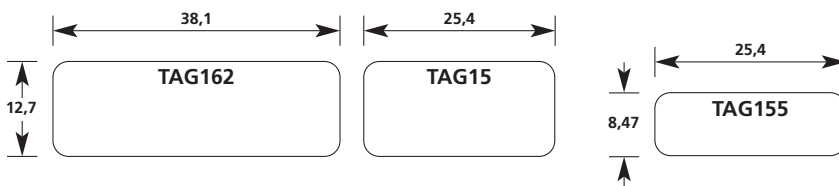

 The grey areas mark the size of the protective foil
All labels start in the bottom left corner.

Special sizes on request.
Subject to engineering change.

A4: all dimensions in mm, scale 1:1
A5: all dimensions in mm, scale 1:1,42

A4: all dimensions in mm, scale 1:1
A5: all dimensions in mm, scale 1:1,42

5.8 Overview of sizes for self-laminating labels Helatag® for laser printers

Type 1101 / Polyester / White

Special sizes on request. Subject to engineering change.

A4: all dimensions in mm, scale 1:1
A5: all dimensions in mm, scale 1:1,42

Type 1103 / Polyester / Silver

Typ 1101, 1102 und 1103 are also available in sizes 210,0 x 197,0 mm

Special sizes on request. Subject to engineering change.

A4: all dimensions in mm, scale 1:1
A5: all dimensions in mm, scale 1:1,42

5.8 Overview of sizes for self-laminating labels for thermal transfer printers

Type 1209 / 320

 The grey areas mark the size of the protective foil