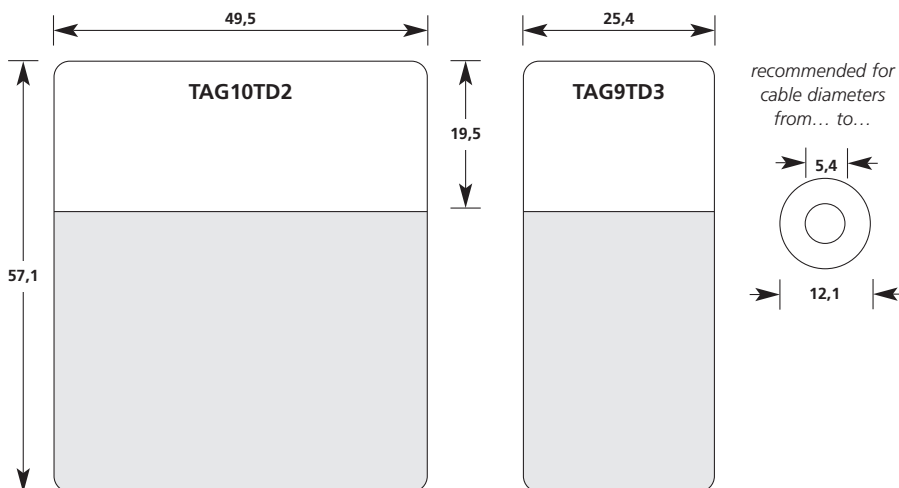

Type 1209 / 320

The grey areas mark the size of the protective foil

Special sizes on request.
Subject to engineering change.

A4: all dimensions in mm, scale 1:1
A5: all dimensions in mm, scale 1:1,42