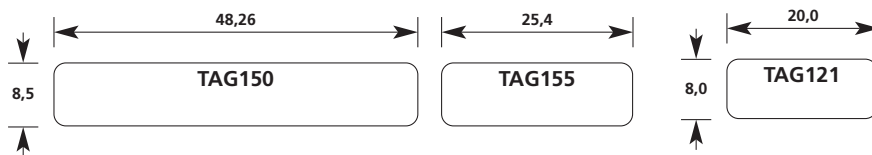

 The grey areas mark the size of the protective foil
All labels start in the bottom left corner.

Special sizes on request.
Subject to engineering change.

A4: all dimensions in mm, scale 1:1
A5: all dimensions in mm, scale 1:1,42

Typ 1105 / Polyester/ Transparent with white write on area

Typ 1102 / Polyester / Yellow

 The grey areas mark the size of the protective foil
All labels start in the bottom left corner.

Special sizes on request.
Subject to engineering change.

A4: all dimensions in mm, scale 1:1
A5: all dimensions in mm, scale 1:1,42

5.8 Overview of sizes for self-laminating labels Helatag® for laser printers

Type 1101 / Polyester / White

Special sizes on request. Subject to engineering change.