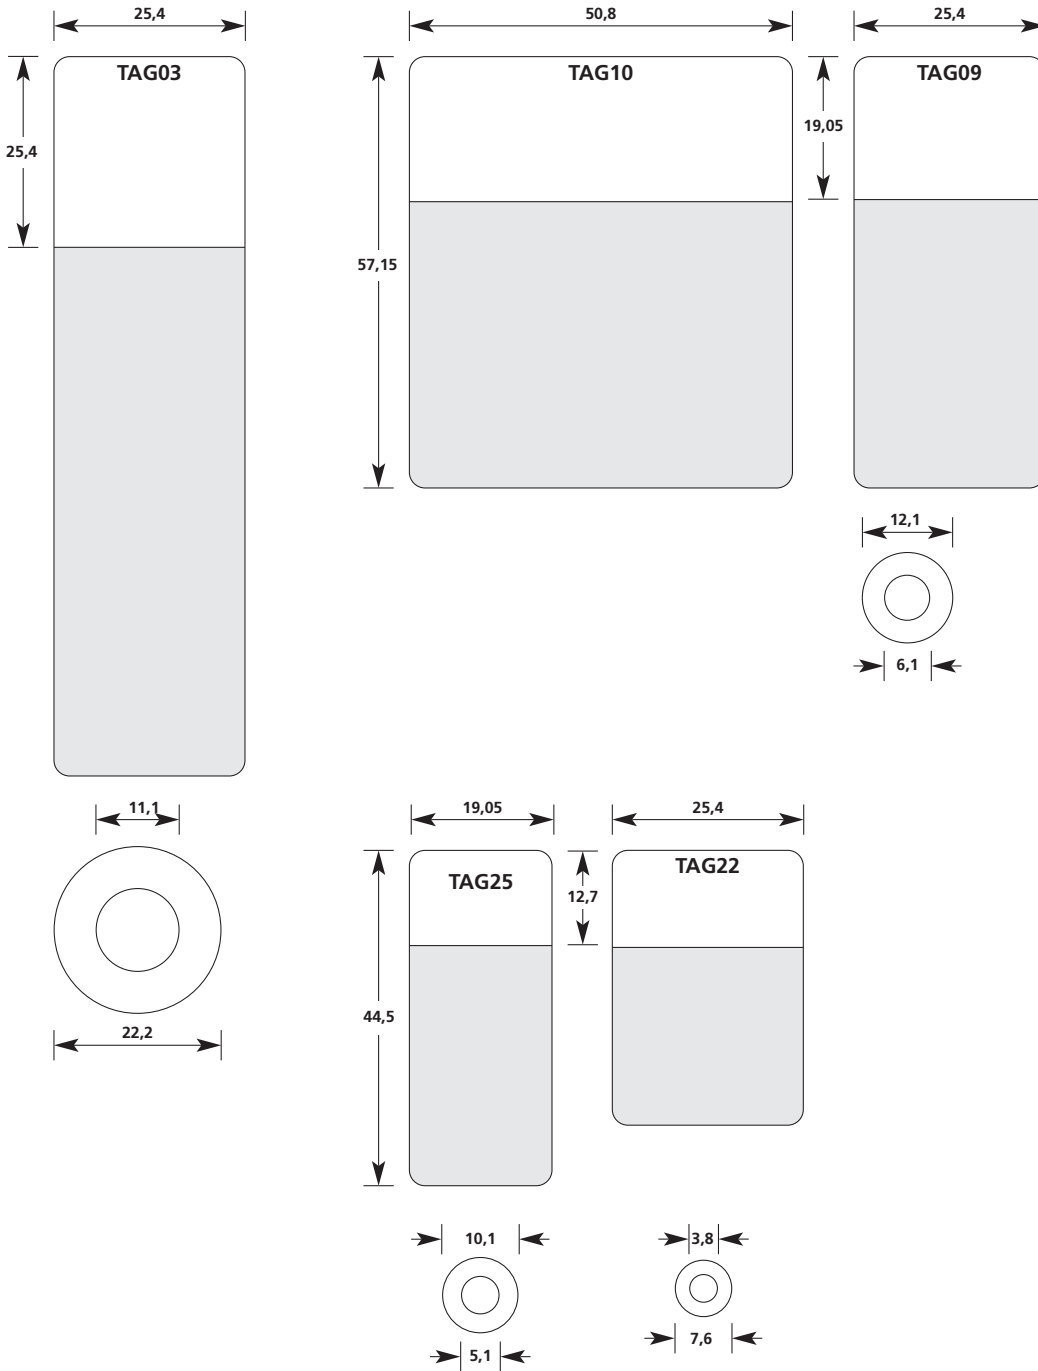

Type 1301 / Vinyl / White

 The grey areas mark the size of the protective foil
All labels start in the bottom left corner.

Special sizes on request.
Subject to engineering change.

A4: all dimensions in mm, scale 1:1
A5: all dimensions in mm, scale 1:1,42

 The grey areas mark the size of the protective foil
All labels start in the bottom left corner.

Special sizes on request.
Subject to engineering change.

A4: all dimensions in mm, scale 1:1
A5: all dimensions in mm, scale 1:1,42

A4: all dimensions in mm, scale 1:1
A5: all dimensions in mm, scale 1:1,42

5.8 Overview of sizes for self-laminating labels for thermal transfer printers

Type 1209 / 320

 The grey areas mark the size of the protective foil
All labels start in the bottom left corner.