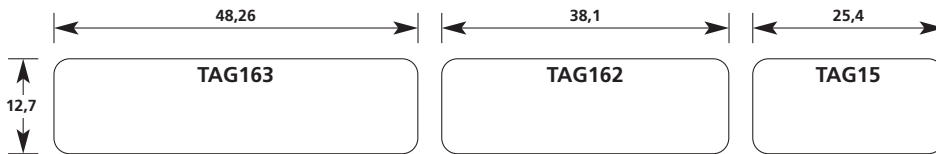

A4: all dimensions in mm, scale 1:1
A5: all dimensions in mm, scale 1:1,42

5.8 Overview of sizes for self-laminating labels Helatag® for laser printers

Typ 1104 / Polyester/ Transparent with white write on area

 The grey areas mark the size of the protective foil
All labels start in the bottom left corner.

Special sizes on request.
Subject to engineering change.

A4: all dimensions in mm, scale 1:1
A5: all dimensions in mm, scale 1:1,42

Typ 1105 / Polyester/ Transparent with white write on area

Typ 1102 / Polyester / Yellow

 The grey areas mark the size of the protective foil
All labels start in the bottom left corner.

Special sizes on request.
Subject to engineering change.

A4: all dimensions in mm, scale 1:1
A5: all dimensions in mm, scale 1:1,42

5.8 Overview of sizes for self-laminating labels Helatag® for laser printers

Type 1101 / Polyester / White

Special sizes on request. Subject to engineering change.