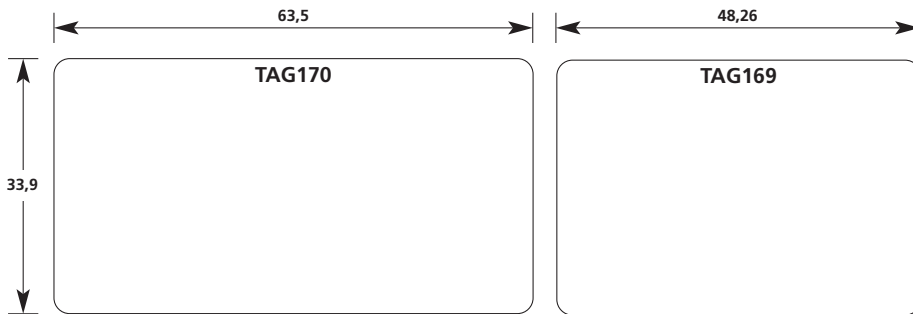

 The grey areas mark the size of the protective foil
All labels start in the bottom left corner.

Special sizes on request.
Subject to engineering change.

A4: all dimensions in mm, scale 1:1
A5: all dimensions in mm, scale 1:1,42

A4: all dimensions in mm, scale 1:1
A5: all dimensions in mm, scale 1:1,42

5.8 Overview of sizes for self-laminating labels Helatag® for laser printers

Type 1101 / Polyester / White

Special sizes on request. Subject to engineering change.

A4: all dimensions in mm, scale 1:1
A5: all dimensions in mm, scale 1:1,42

Type 1103 / Polyester / Silver

Typ 1101, 1102 und 1103 are also available in sizes 210,0 x 197,0 mm

Special sizes on request. Subject to engineering change.

A4: all dimensions in mm, scale 1:1
A5: all dimensions in mm, scale 1:1,42

5.8 Overview of sizes for self-laminating labels for thermal transfer printers

Type 1209 / 320

 The grey areas mark the size of the protective foil