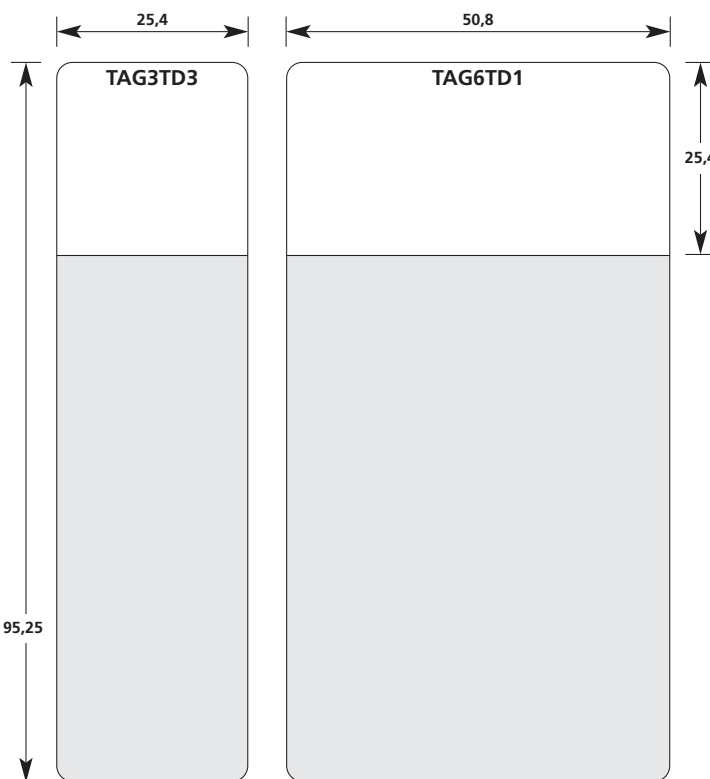

A4: all dimensions in mm, scale 1:1
A5: all dimensions in mm, scale 1:1,42

5.8 Overview of sizes for self-laminating labels for thermal transfer printers

Type 1209 / 320

 The grey areas mark the size of the protective foil

A4: all dimensions in mm, scale 1:1
A5: all dimensions in mm, scale 1:1,42

5.8 Overview of sizes for self-laminating labels for thermal transfer printers

Type 1209 / 320

 The grey areas mark the size of the protective foil
All labels start in the bottom left corner.

Special sizes on request.
Subject to engineering change.

A4: all dimensions in mm, scale 1:1
A5: all dimensions in mm, scale 1:1,42

Type 1209 / 320

 The grey areas mark the size of the protective foil
All labels start in the bottom left corner.

Special sizes on request.
Subject to engineering change.

A4: all dimensions in mm, scale 1:1
A5: all dimensions in mm, scale 1:1,42