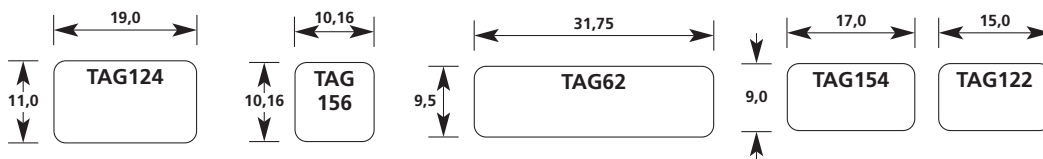

 The grey areas mark the size of the protective foil
All labels start in the bottom left corner.

Special sizes on request.
Subject to engineering change.

A4: all dimensions in mm, scale 1:1
A5: all dimensions in mm, scale 1:1,42

Typ 1105 / Polyester/ Transparent with white write on area

Typ 1102 / Polyester / Yellow

 The grey areas mark the size of the protective foil
All labels start in the bottom left corner.

Special sizes on request.
Subject to engineering change.

A4: all dimensions in mm, scale 1:1
A5: all dimensions in mm, scale 1:1,42

5.8 Overview of sizes for self-laminating labels Helatag® for laser printers

Type 1101 / Polyester / White

Special sizes on request. Subject to engineering change.