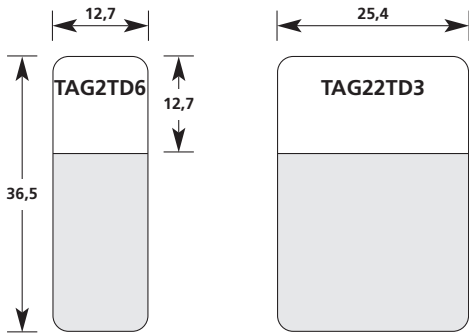

A4: all dimensions in mm, scale 1:1
A5: all dimensions in mm, scale 1:1,42

5.8 Overview of sizes for self-laminating labels Helatag® for laser printers

Type 1101 / Polyester / White

Special sizes on request. Subject to engineering change.

A4: all dimensions in mm, scale 1:1
A5: all dimensions in mm, scale 1:1,42

Type 1103 / Polyester / Silver

Typ 1101, 1102 und 1103 are also available in sizes 210,0 x 197,0 mm

Special sizes on request. Subject to engineering change.

A4: all dimensions in mm, scale 1:1
A5: all dimensions in mm, scale 1:1,42

5.8 Overview of sizes for self-laminating labels for thermal transfer printers

Type 1209 / 320

 The grey areas mark the size of the protective foil

A4: all dimensions in mm, scale 1:1
A5: all dimensions in mm, scale 1:1,42

5.8 Overview of sizes for self-laminating labels for thermal transfer printers

Type 1209 / 320

 The grey areas mark the size of the protective foil
All labels start in the bottom left corner.