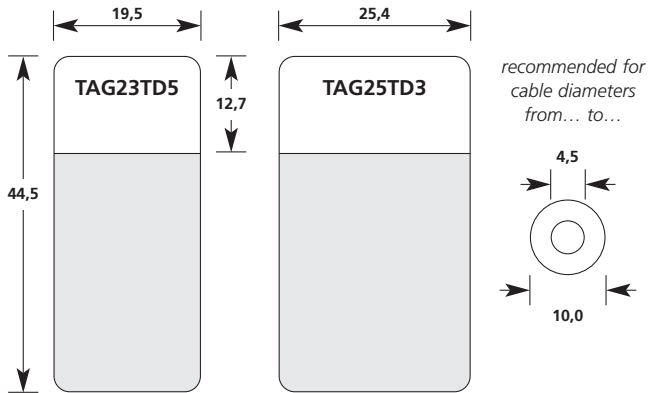

A4: all dimensions in mm, scale 1:1
A5: all dimensions in mm, scale 1:1,42

Type 1103 / Polyester / Silver

Typ 1101, 1102 und 1103 are also available in sizes 210,0 x 197,0 mm

Special sizes on request. Subject to engineering change.

A4: all dimensions in mm, scale 1:1
A5: all dimensions in mm, scale 1:1,42

5.8 Overview of sizes for self-laminating labels for thermal transfer printers

Type 1209 / 320

 The grey areas mark the size of the protective foil

Special sizes on request.
Subject to engineering change.

A4: all dimensions in mm, scale 1:1
A5: all dimensions in mm, scale 1:1,42

Type 1209 / 320

 The grey areas mark the size of the protective foil

Special sizes on request.
Subject to engineering change.

A4: all dimensions in mm, scale 1:1
A5: all dimensions in mm, scale 1:1,42

5.8 Overview of sizes for self-laminating labels for thermal transfer printers

Type 1209 / 320

 The grey areas mark the size of the protective foil
All labels start in the bottom left corner.