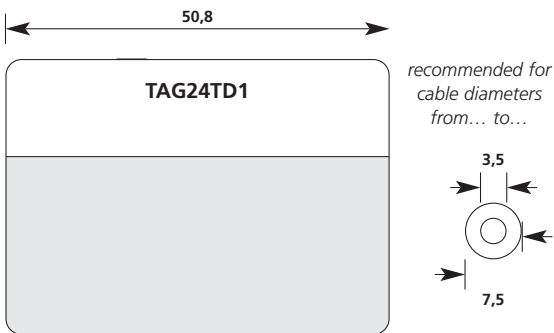

A4: all dimensions in mm, scale 1:1
A5: all dimensions in mm, scale 1:1,42

5.8 Overview of sizes for self-laminating labels Helatag® for laser printers

Type 1101 / Polyester / White

Special sizes on request. Subject to engineering change.

A4: all dimensions in mm, scale 1:1
A5: all dimensions in mm, scale 1:1,42

Type 1103 / Polyester / Silver

Typ 1101, 1102 und 1103 are also available in sizes 210,0 x 197,0 mm

Special sizes on request. Subject to engineering change.

A4: all dimensions in mm, scale 1:1
A5: all dimensions in mm, scale 1:1,42

5.8 Overview of sizes for self-laminating labels for thermal transfer printers

Type 1209 / 320

 The grey areas mark the size of the protective foil