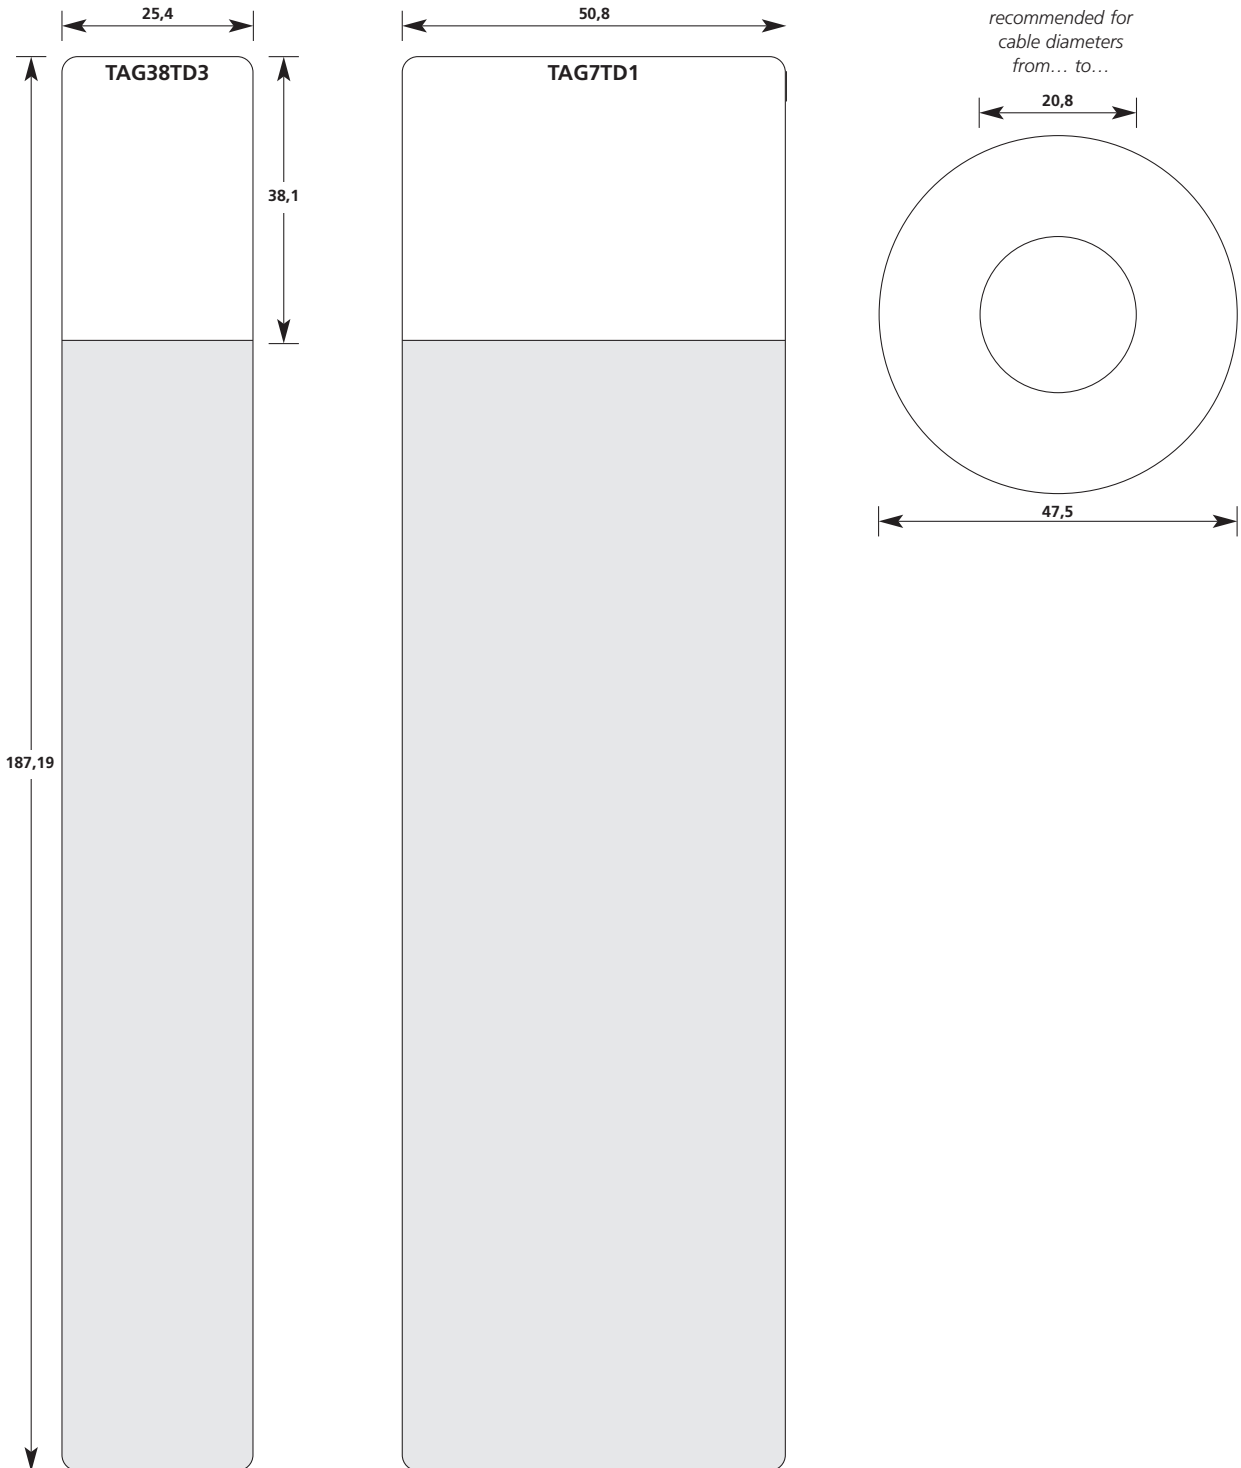

Special sizes on request.
Subject to engineering change.

A4: all dimensions in mm, scale 1:1
A5: all dimensions in mm, scale 1:1,42

Type 1209 / 320

 The grey areas mark the size of the protective foil

Special sizes on request.
Subject to engineering change.

A4: all dimensions in mm, scale 1:1
A5: all dimensions in mm, scale 1:1,42

5.8 Overview of sizes for self-laminating labels for thermal transfer printers

Type 1209 / 320

 The grey areas mark the size of the protective foil
All labels start in the bottom left corner.

Special sizes on request.
Subject to engineering change.

A4: all dimensions in mm, scale 1:1
A5: all dimensions in mm, scale 1:1,42

Type 1209 / 320

 The grey areas mark the size of the protective foil
All labels start in the bottom left corner.

Special sizes on request.
Subject to engineering change.

A4: all dimensions in mm, scale 1:1
A5: all dimensions in mm, scale 1:1,42