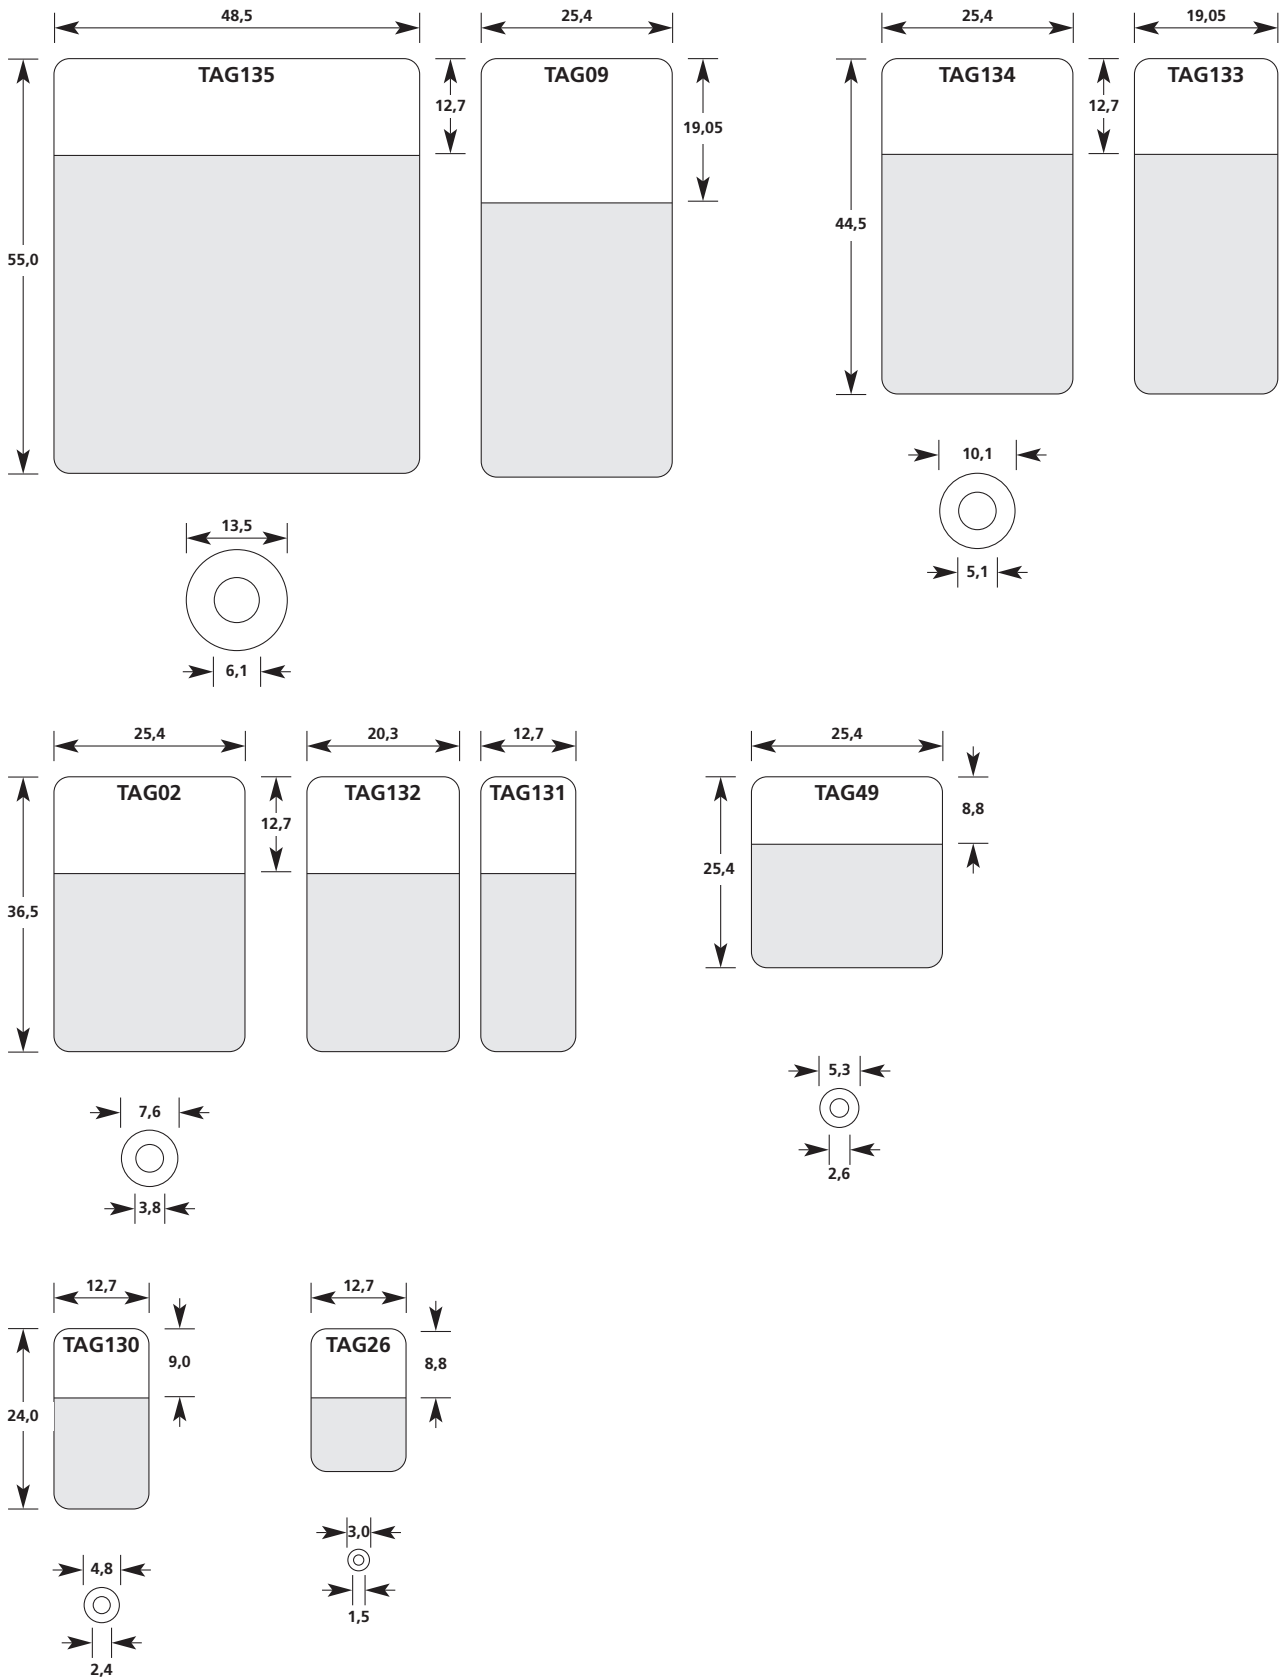

Type 1301 / Vinyl / White

 The grey areas mark the size of the protective foil
All labels start in the bottom left corner.

Special sizes on request.
Subject to engineering change.

A4: all dimensions in mm, scale 1:1
A5: all dimensions in mm, scale 1:1,42

Type 1104 / Polyester/ Transparent with white write on area

 The grey areas mark the size of the protective foil
All labels start in the bottom left corner.

Special sizes on request.
Subject to engineering change.

A4: all dimensions in mm, scale 1:1
A5: all dimensions in mm, scale 1:1,42

5.8 Overview of sizes for self-laminating labels Helatag® for laser printers

Typ 1104 / Polyester/ Transparent with white write on area

 The grey areas mark the size of the protective foil
All labels start in the bottom left corner.

Special sizes on request.
Subject to engineering change.

A4: all dimensions in mm, scale 1:1
A5: all dimensions in mm, scale 1:1,42