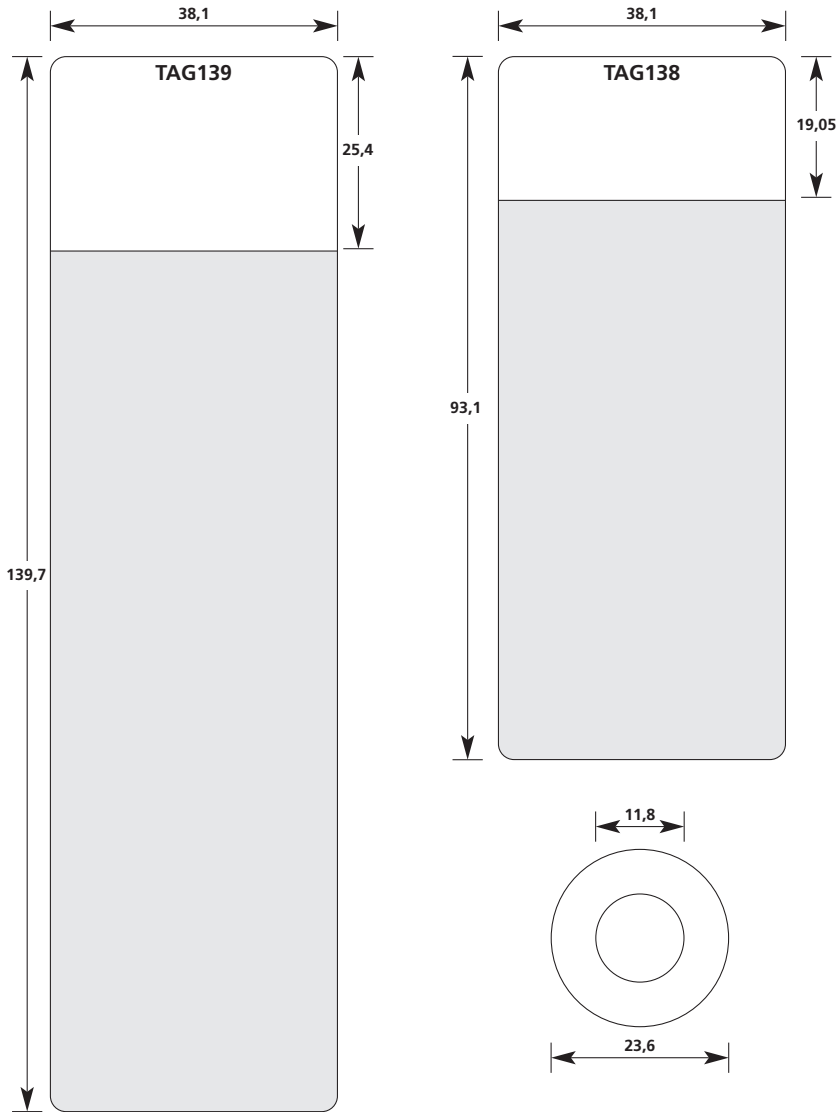

Typ 1105 / Polyester/ Transparent with white write on area