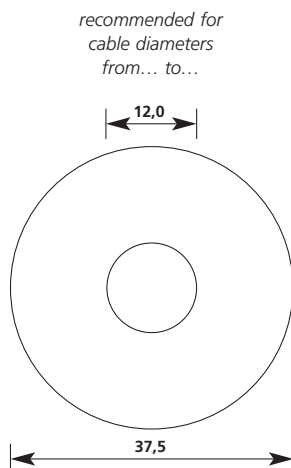

Special sizes on request.
Subject to engineering change.

A4: all dimensions in mm, scale 1:1
A5: all dimensions in mm, scale 1:1,42

Type 1209 / 320

 The grey areas mark the size of the protective foil

Special sizes on request.
Subject to engineering change.

A4: all dimensions in mm, scale 1:1
A5: all dimensions in mm, scale 1:1,42

5.8 Overview of sizes for self-laminating labels for thermal transfer printers

Type 1209 / 320

 The grey areas mark the size of the protective foil
All labels start in the bottom left corner.

Special sizes on request.
Subject to engineering change.

A4: all dimensions in mm, scale 1:1
A5: all dimensions in mm, scale 1:1,42

Type 1209 / 320

 The grey areas mark the size of the protective foil
All labels start in the bottom left corner.

Special sizes on request.
Subject to engineering change.

A4: all dimensions in mm, scale 1:1
A5: all dimensions in mm, scale 1:1,42