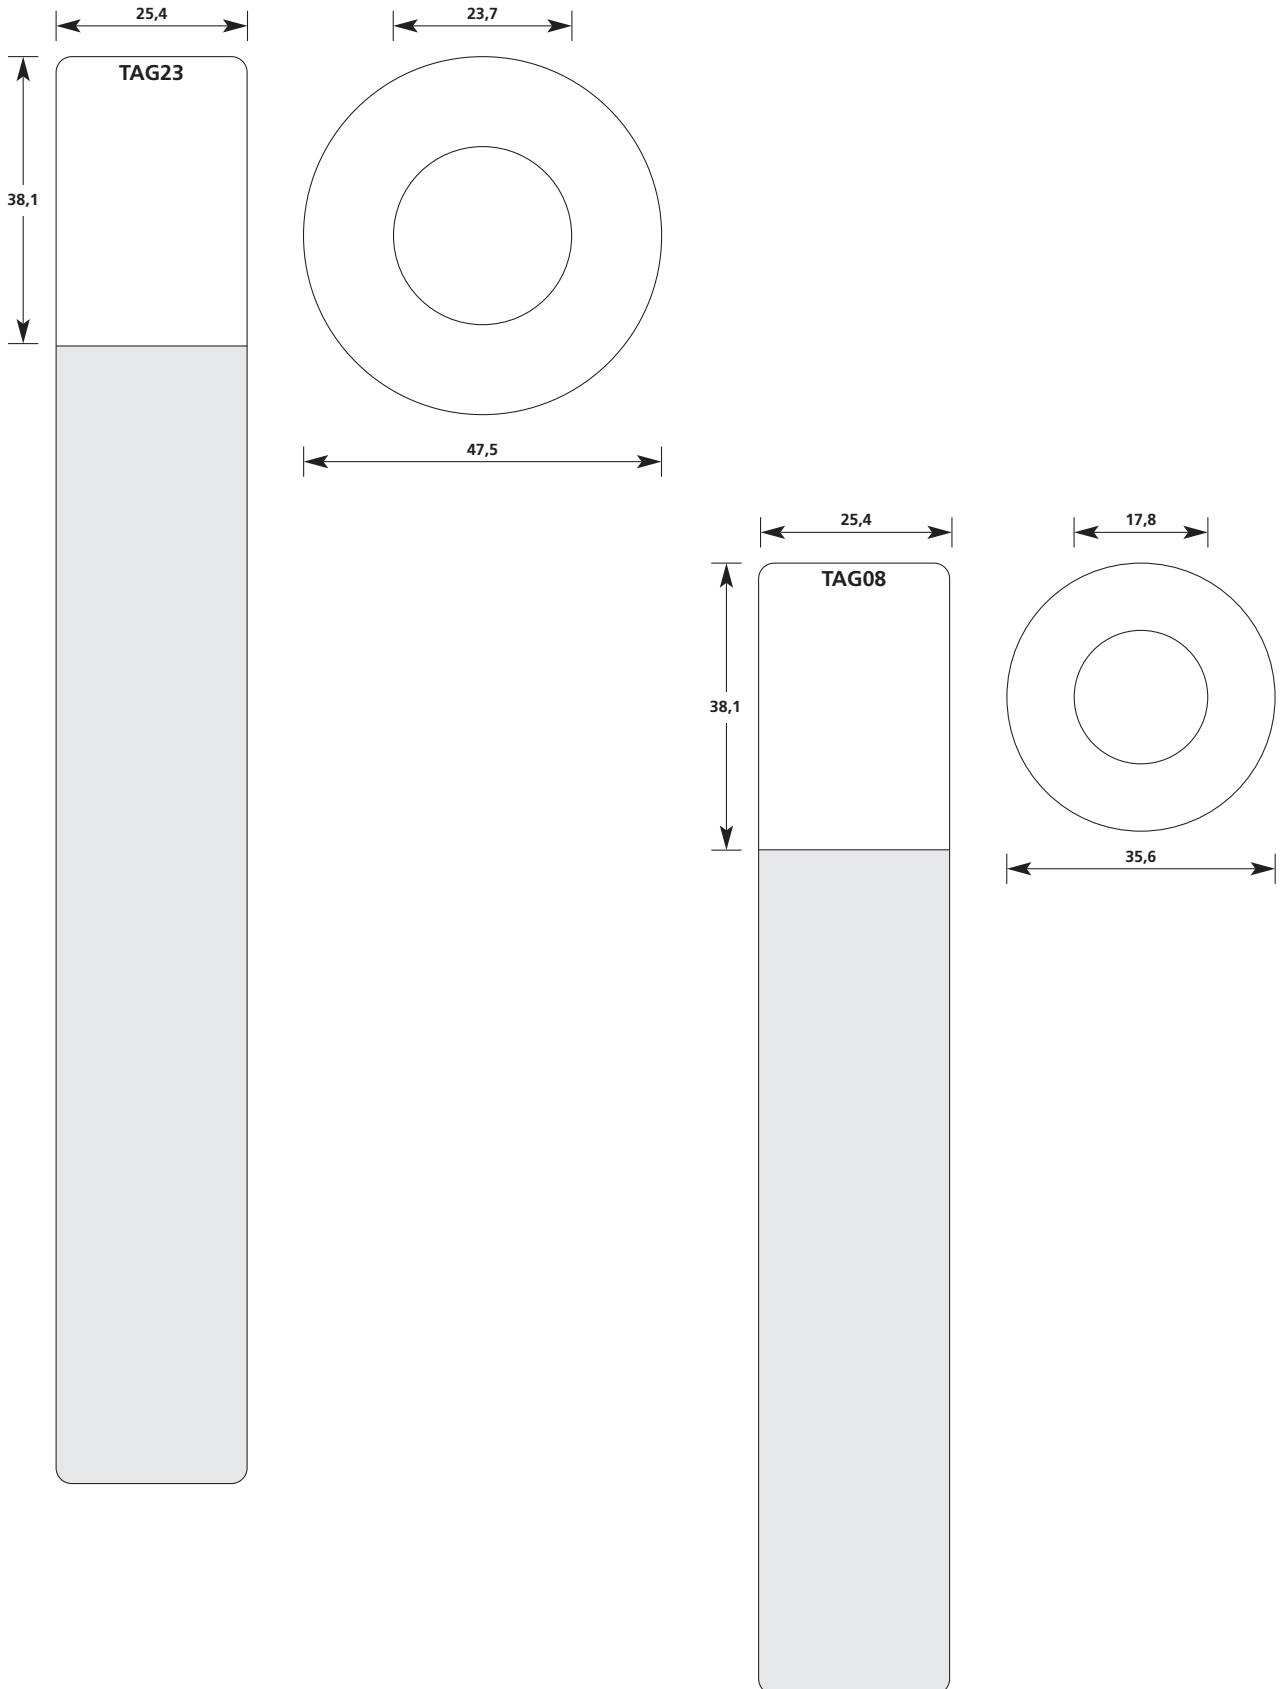

Type 1301 / Vinyl / White

 The grey areas mark the size of the protective foil
All labels start in the bottom left corner.

Special sizes on request.
Subject to engineering change.

A4: all dimensions in mm, scale 1:1
A5: all dimensions in mm, scale 1:1,42

A4: all dimensions in mm, scale 1:1
A5: all dimensions in mm, scale 1:1,42

5.8 Overview of sizes for self-laminating labels Helatag® for laser printers

Typ 1104 / Polyester/ Transparent with white write on area

A4: all dimensions in mm, scale 1:1
A5: all dimensions in mm, scale 1:1,42

5.8 Overview of sizes for self-laminating labels for thermal transfer printers

Type 1209 / 320

 The grey areas mark the size of the protective foil
All labels start in the bottom left corner.