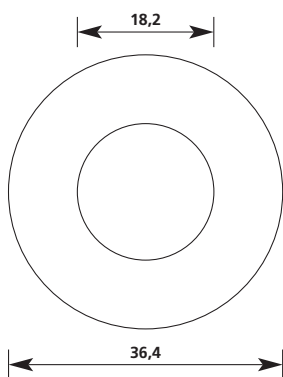

Typ 1105 / Polyester/ Transparent with white write on area