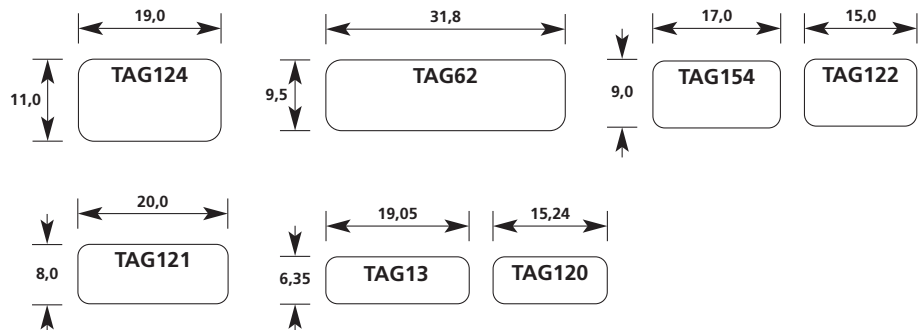

A4: all dimensions in mm, scale 1:1
A5: all dimensions in mm, scale 1:1,42

5.8 Overview of sizes for self-laminating labels Helatag® for laser printers

Typ 1104 / Polyester/ Transparent with white write on area

 The grey areas mark the size of the protective foil
All labels start in the bottom left corner.

Special sizes on request.
Subject to engineering change.

A4: all dimensions in mm, scale 1:1
A5: all dimensions in mm, scale 1:1,42

Typ 1105 / Polyester/ Transparent with white write on area

Typ 1102 / Polyester / Yellow

 The grey areas mark the size of the protective foil
All labels start in the bottom left corner.

Special sizes on request.
Subject to engineering change.

A4: all dimensions in mm, scale 1:1
A5: all dimensions in mm, scale 1:1,42

5.8 Overview of sizes for self-laminating labels Helatag® for laser printers

Type 1101 / Polyester / White

Special sizes on request. Subject to engineering change.