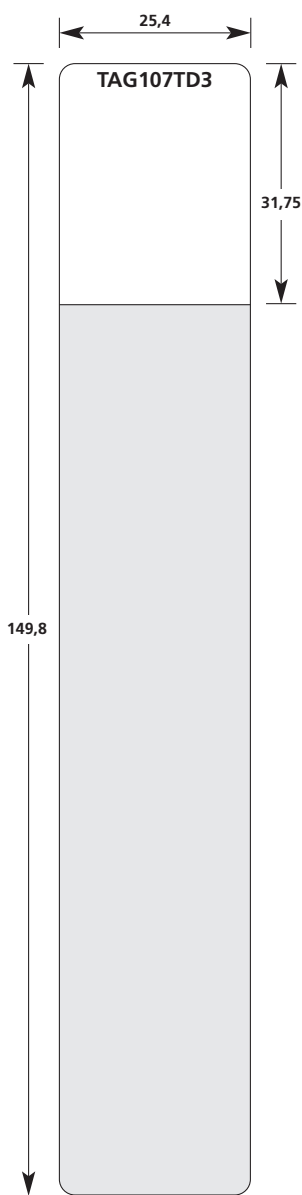

Type 1209 / 320

The grey areas mark the size of the protective foil
All labels start in the bottom left corner.

Special sizes on request.
Subject to engineering change.

A4: all dimensions in mm, scale 1:1
A5: all dimensions in mm, scale 1:1,42