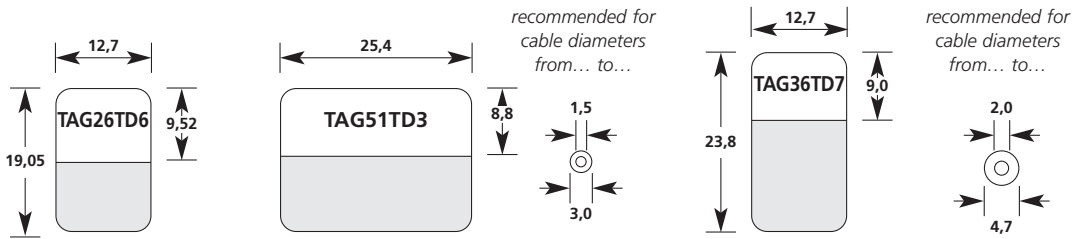

A4: all dimensions in mm, scale 1:1
A5: all dimensions in mm, scale 1:1,42

5.8 Overview of sizes for self-laminating labels Helatag® for laser printers

Type 1101 / Polyester / White

Special sizes on request. Subject to engineering change.

A4: all dimensions in mm, scale 1:1
A5: all dimensions in mm, scale 1:1,42

Type 1103 / Polyester / Silver

Typ 1101, 1102 und 1103 are also available in sizes 210,0 x 197,0 mm

Special sizes on request. Subject to engineering change.

A4: all dimensions in mm, scale 1:1
A5: all dimensions in mm, scale 1:1,42

5.8 Overview of sizes for self-laminating labels for thermal transfer printers

Type 1209 / 320

 The grey areas mark the size of the protective foil

Special sizes on request.
Subject to engineering change.

A4: all dimensions in mm, scale 1:1
A5: all dimensions in mm, scale 1:1,42